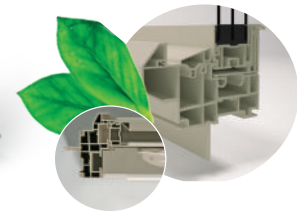

Innergy® Thermal Reinforcements