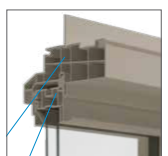

**Multi-chambered Internal Cavities To Optimize Performance**

**Fusion Welded Frames + Sash**

**ENERGY STAR® 7.0 Certified With Triple-Pane Glass**  
(Envision Series Windows - Northern Climate)

- Double-Pane Glass
- Argon Gas Filled Insulated Glass
- Sloped Sill  
(Envision Single + Double Hung)
- Integral Nailing Fin
- Limited Lifetime Warranty