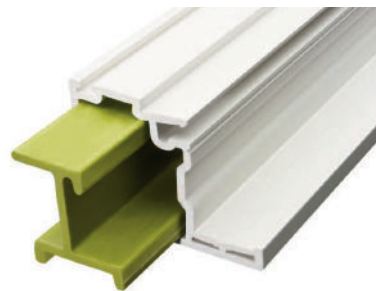

The Envision Series

Our Envision Series feature Innergy thermal reinforcements an innovative, energy-efficient reinforcement alternative to aluminum. With up to 700 times better thermal performance than aluminum in material-to-material comparisons, this feature is a big performance advantage. In addition, Innergy reinforcements help to prevent staining that can occur with metal reinforcements and improved condensation protection.

At Vector Windows, our dedication to recycling and reclaiming materials has evolved into a broader commitment to sustainability and the conscientious management of all our resources. These initiatives include all our major product components—glass, vinyl, and metal. In addition, our saws and glass cutters utilize optimization software to greatly reduce the amount of material waste generated. For further details on our sustainability efforts and initiatives, please visit us at vectorwindows.com/sustainability. Together, let's make a positive impact on the environment and embrace a greener future.

Patio Doors

Vector full view sliding patio doors incorporate enhanced performance and ease of installation in a door system that has all the flexibility needed for today's design trends.

Limited Lifetime Warranty

Scan to View Warranty

Please take a moment to submit your purchase information to register for the full benefits of the Vector Windows Warranty.

[View Online: https://www.vectorwindows.com/warranty/](https://www.vectorwindows.com/warranty/)

Homeowner Welcome Guide

Scan to View

Downloadable, sharable, and printable information links for homeowner warranty registration, care instructions, service requests, and more!

[Or View Online: https://www.vectorwindows.com/resources/](https://www.vectorwindows.com/resources/)

Builders Know The Difference.

VectorWindows.com